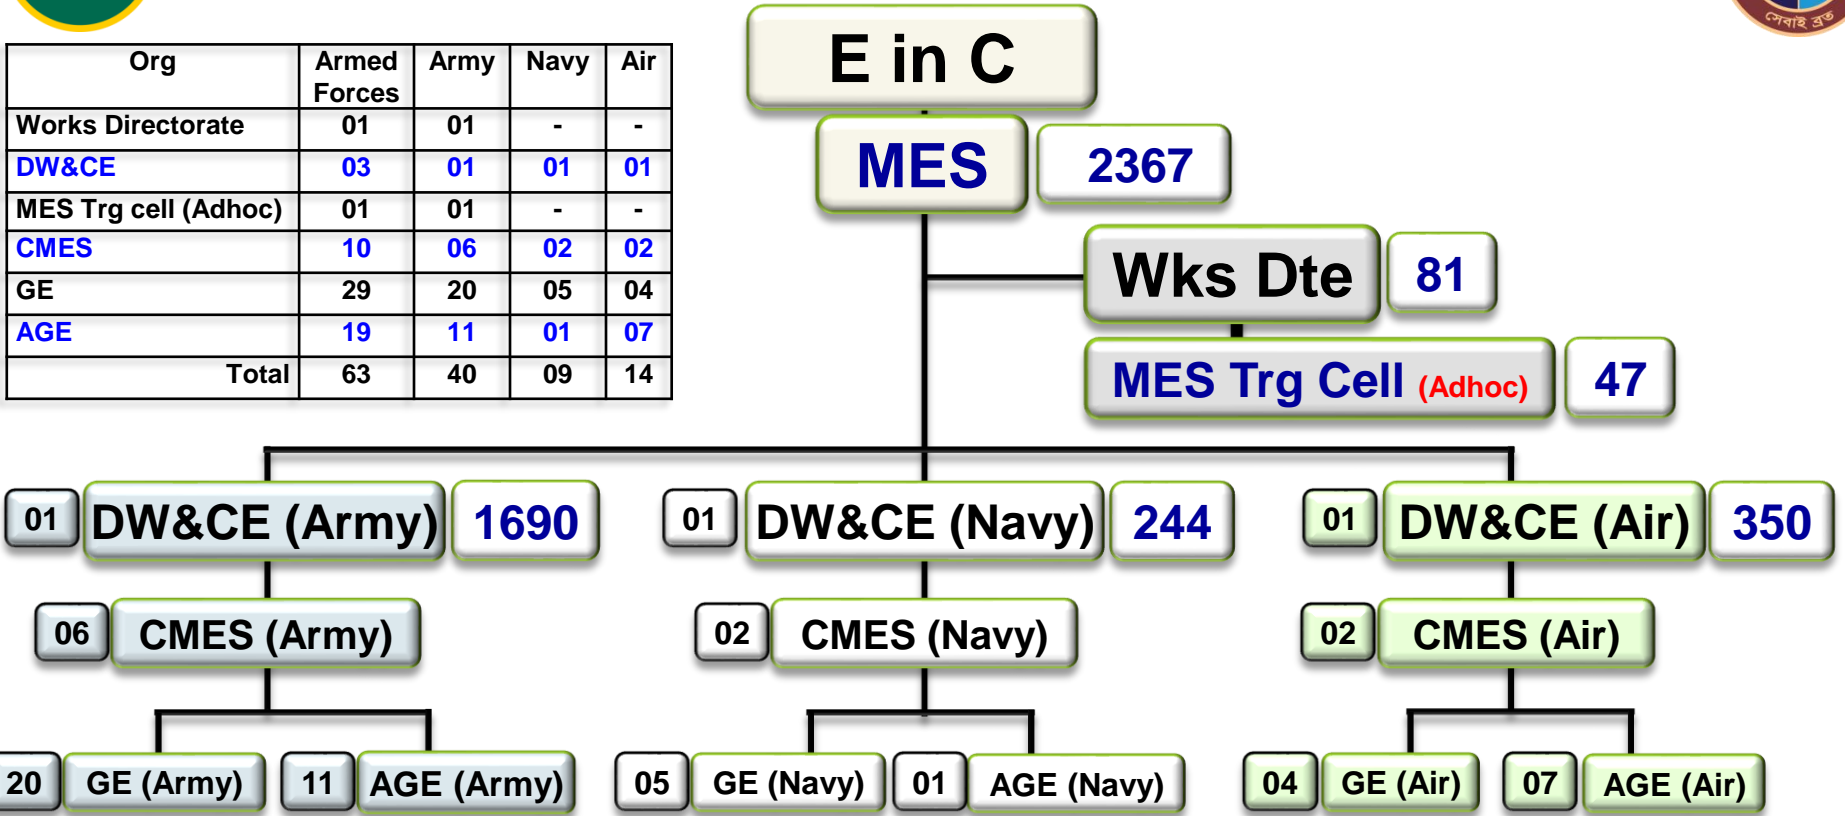

EXISTING MES - ORGANIZATION (TO&E)

Org	Armed Forces	Army	Navy	Air
Works Directorate	01	01	-	-
DW&CE	03	01	01	01
MES Trg cell (Adhoc)	01	01	-	-
CMES	10	06	02	02
GE	29	20	05	04
AGE	19	11	01	07
Total	63	40	09	14

- ❑ Proposed TO&E is forwarded to SD Dte on 06 June 2023
- ❑ Total Proposed-2241 [Wks Dte-101, MES Trg Cell-57 and MES (Army)-2083], Navy-588 and Air-727